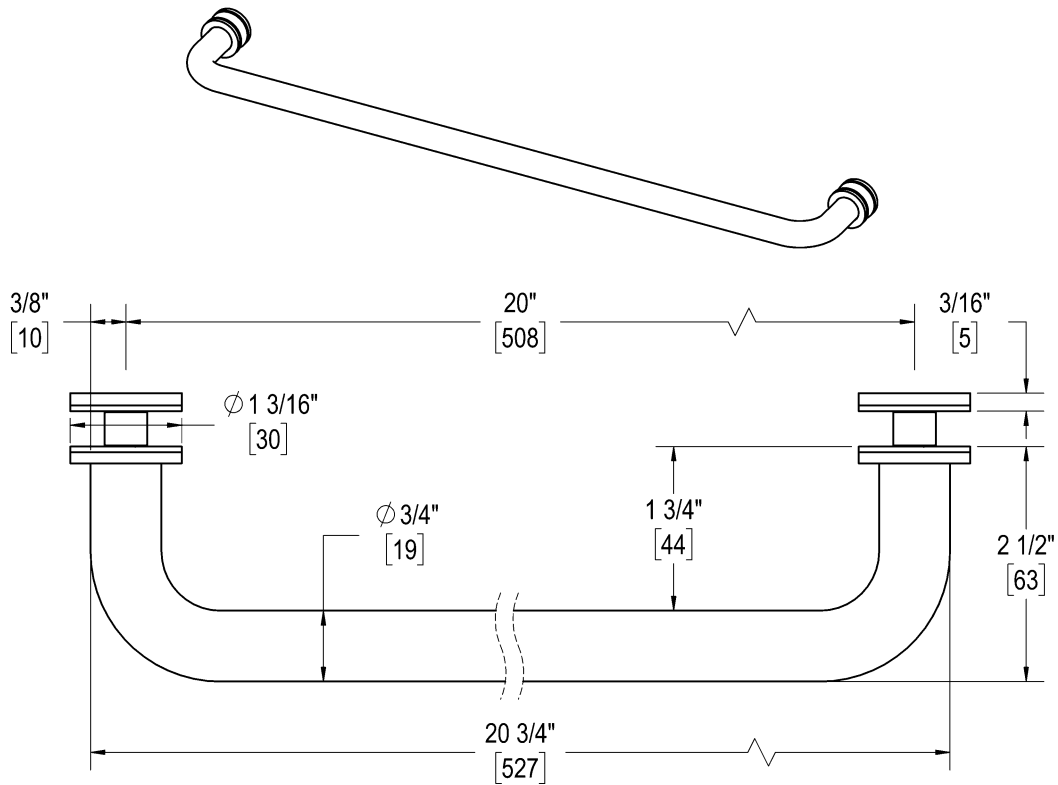

OCEANA WITH ROSETTES

20" C/C SINGLE-SIDED TOWEL BAR

Product Code: OCN80032

portals

MATERIALS

Solid & tubular brass components, stainless steel fasteners, and clear polyurethane washers

FUNCTION DETAILS & PRODUCT NOTES

- Product design coordinates with other shower & bathroom hardware in the Oceana suite.
- Decorative rosettes provide additional design detail and cover any glass defects around the holes.
- Backplates for single-sided towel bars are designed to allow clearance for bypass doors.

TEMPLATE & INSTALLATION NOTES

Item requires glass fabrication according to template above and should only be used with tempered safety glass.

Glass Thickness	1/4" [6 mm] to 1/2" [12 mm]
Hole Diameter	1/2" [12 mm]