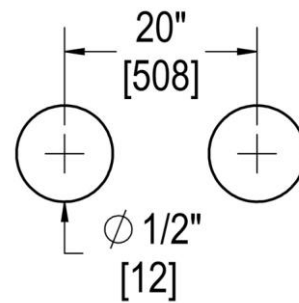

OCEANA WITH ROSETTES

20" C/C SINGLE-SIDED TOWEL BAR

Product Code: OCN80032

portals

MATERIALS

Solid & tubular brass components, stainless steel fasteners, and clear polyurethane washers

FUNCTION DETAILS & PRODUCT NOTES

TEMPLATE & INSTALLATION NOTES

Item requires glass fabrication according to template above and should only be used with tempered safety glass.

Glass Thickness	1/4" [6 mm] to 1/2" [12 mm]
Hole Diameter	1/2" [12 mm]